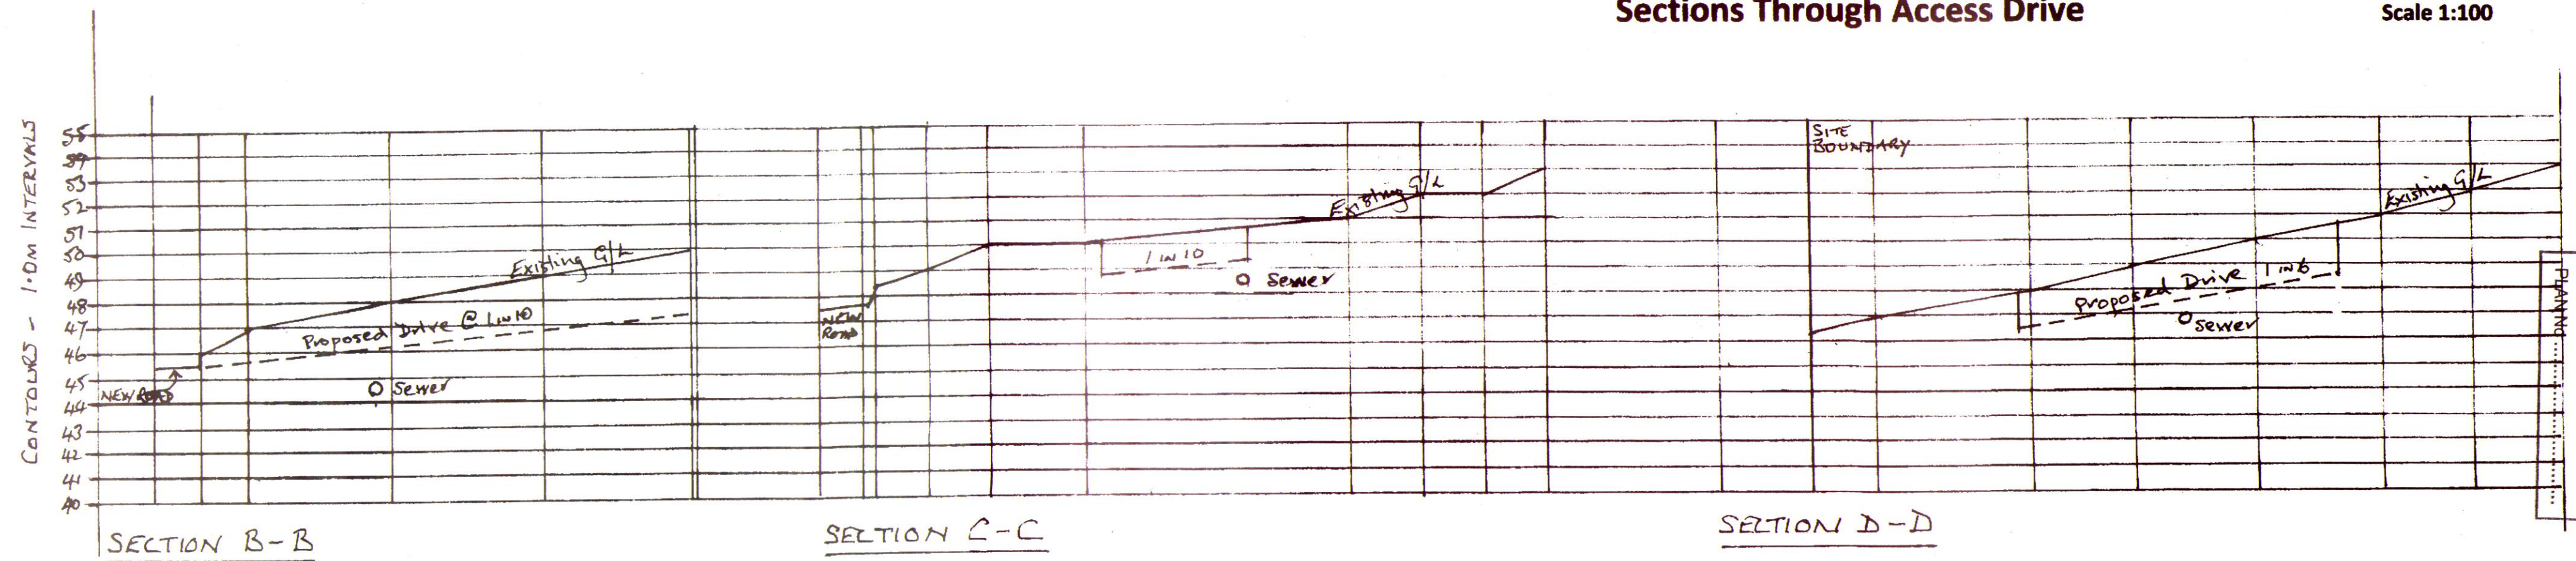

Special Document  
374648

**Proposed Dwellinghouse, Land Off New Road, Ironbridge**  
**Sections Through Access Drive**  
Scale 1:100

PLANNING  
TELFORD & WREKIN COUNCIL  
BUILDING CONTROL  
RECEIVED  
10 OCT 2017