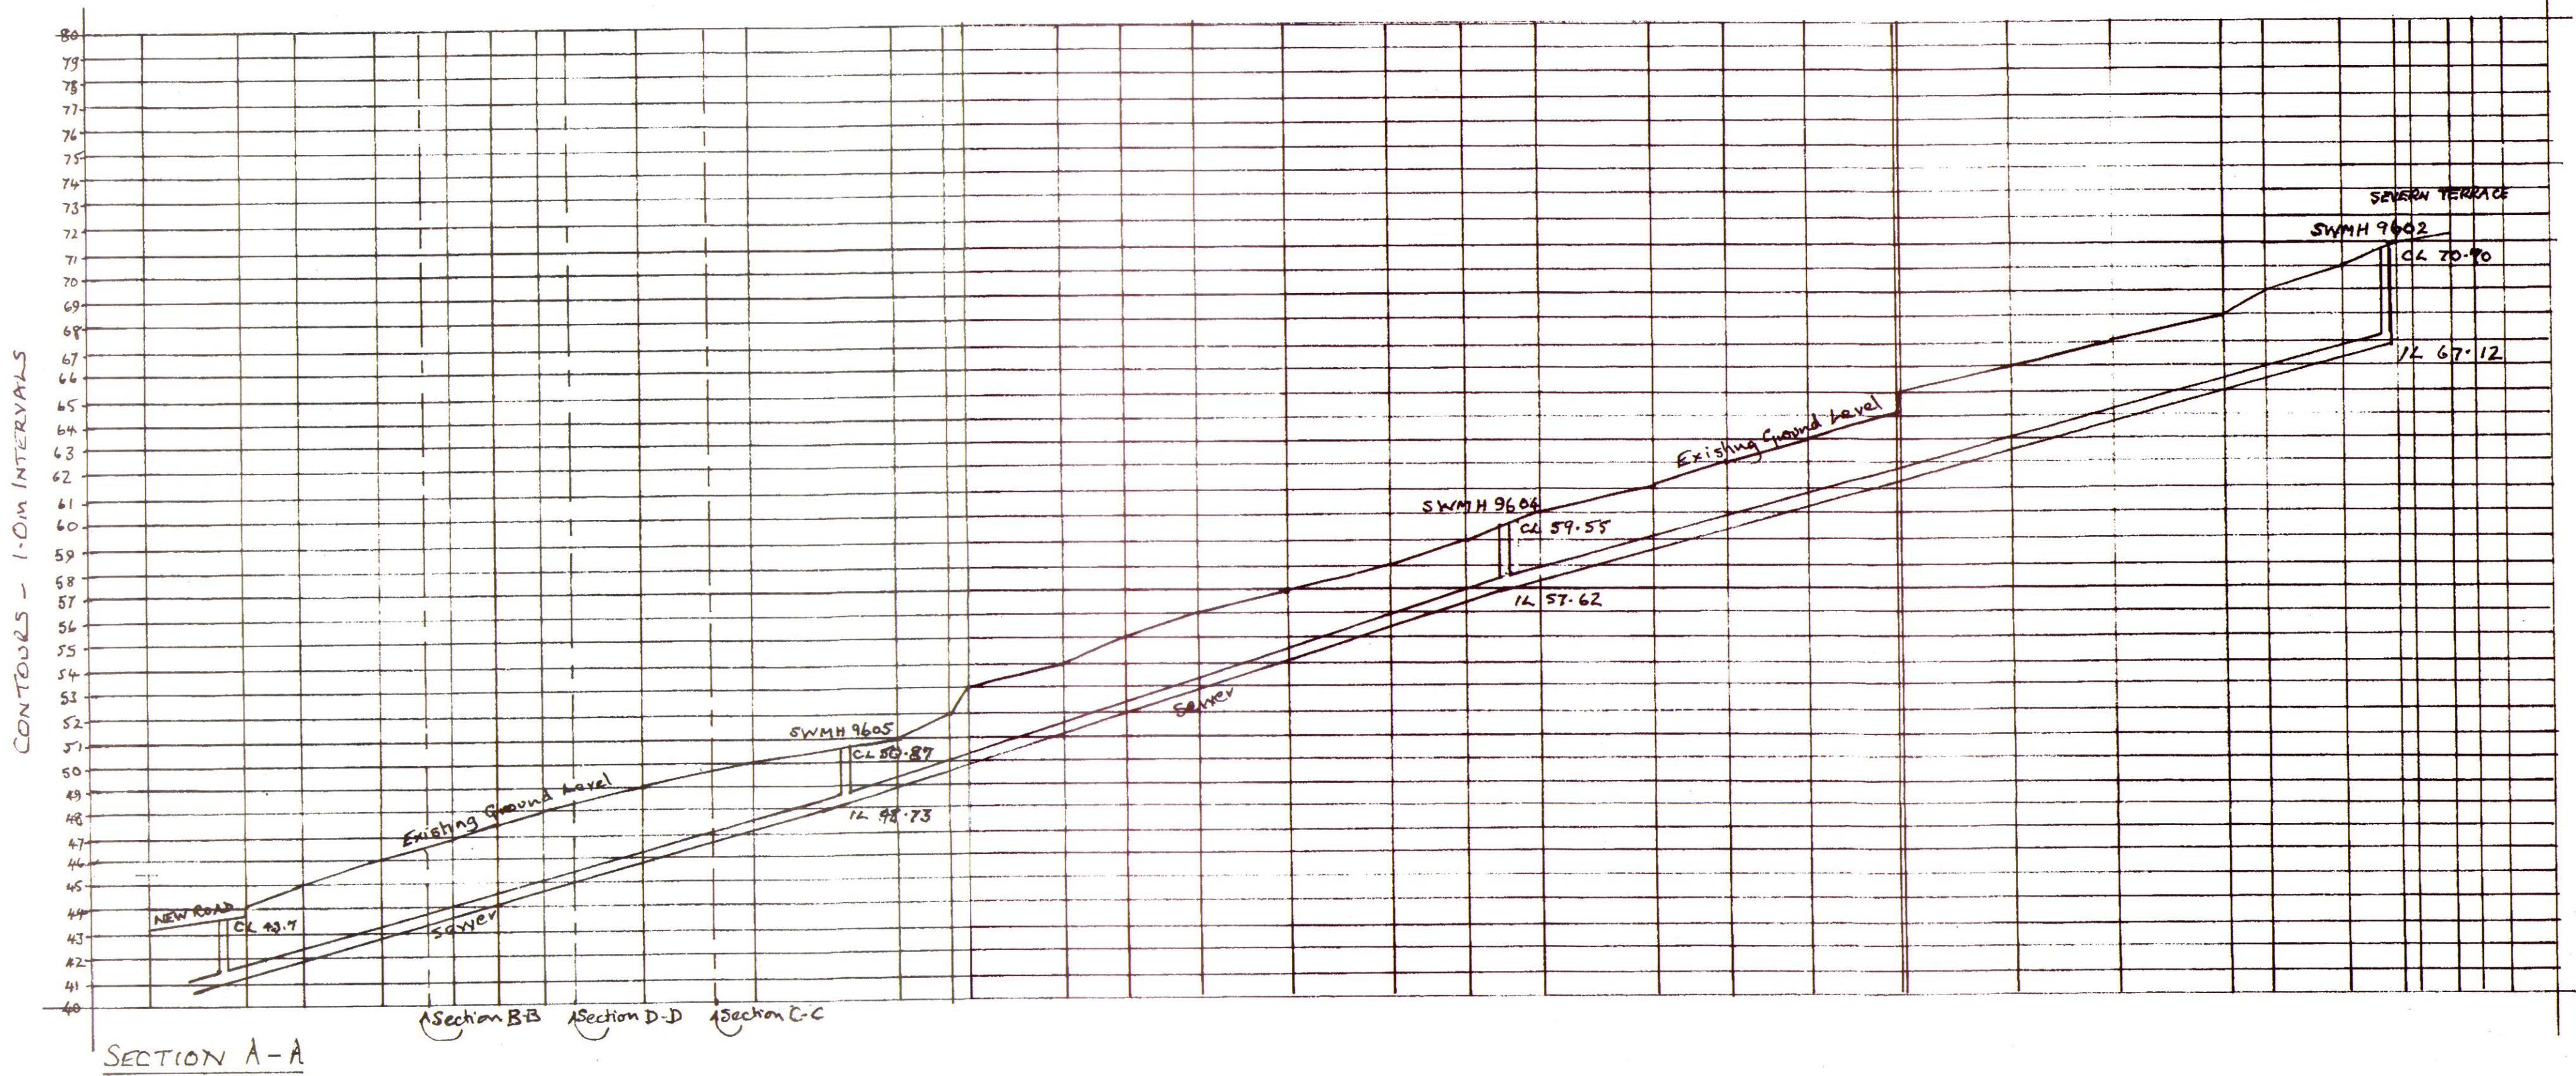

Special Document  
374648

**Proposed Dwellinghouse, Land Off New Road, Ironbridge**  
**Sections Through Access Drive**  
Scale 1:100

PLANNING  
TELFORD & WREKIN COUNCIL  
BUILDING CONTROL  
RECEIVED  
10 OCT 2017